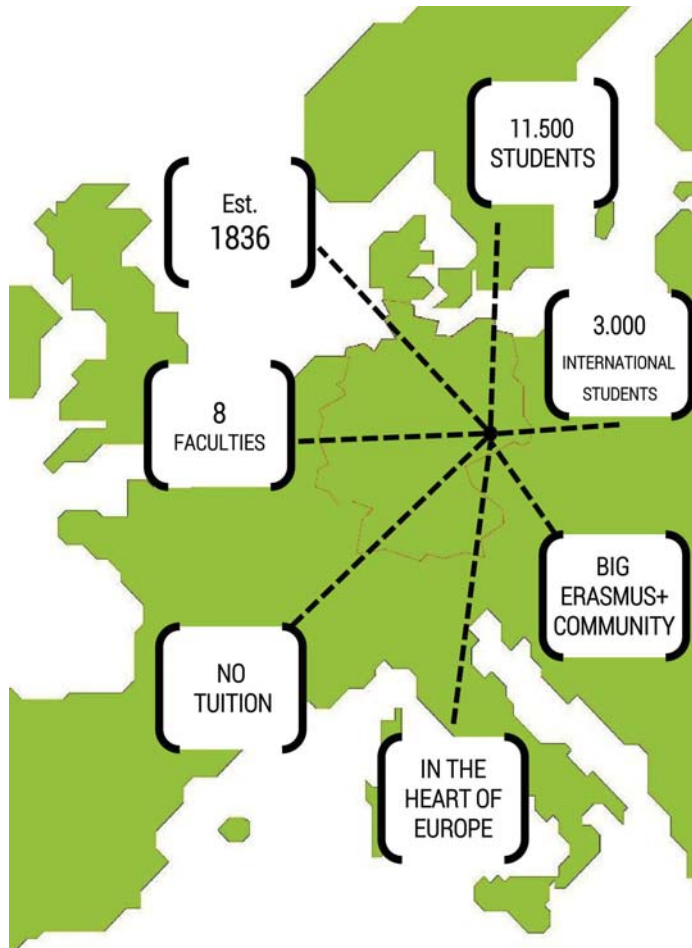

Dear students,

Welcome to Chemnitz University of Technology (CUT)! Due to ever-growing attractive opportunities abroad, participating in an exchange semester is becoming more and more popular. Each semester, CUT welcomes many exchange students from all over the world for one or two semesters.

CUT offers very good conditions for study and research as our university is efficient, oriented on competition, open-minded for new structures, and has a very high international reputation. Spending a semester with us at CUT in Germany is an adventure that will make a difference to your life!

We look forward to receiving your application.