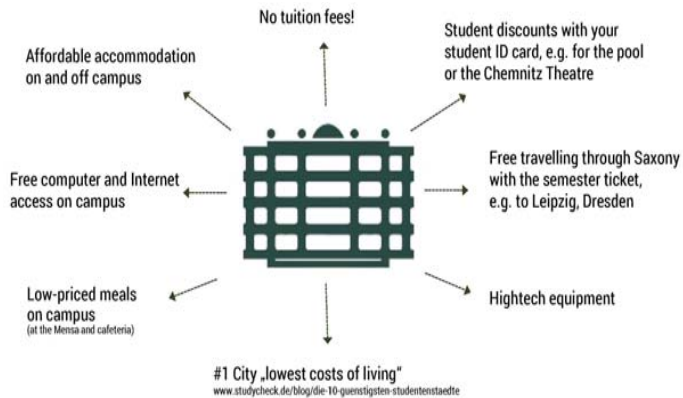

Privileges & Benefits

Academic Calendar

Winter semester: October 1st - March 31st
Summer semester: April 1st - September 30th

Application period

Winter semester: May 15th - July 15th
Summer semester: December 15th - January 15th

Application process:

- Fill in and send your online application on our website
- Fill in and upload your Learning Agreement

Additional documents to be uploaded:

- Evidence of previous courses, grades and duration of study (Transcript of Records)
- Enrollment certificate of home university

CUT offers very good conditions for study and research as our university is efficient, oriented on competition, open-minded for new structures, and has a very high international reputation. Spending a semester with us at CUT in Germany is an adventure that will make a difference to your life!